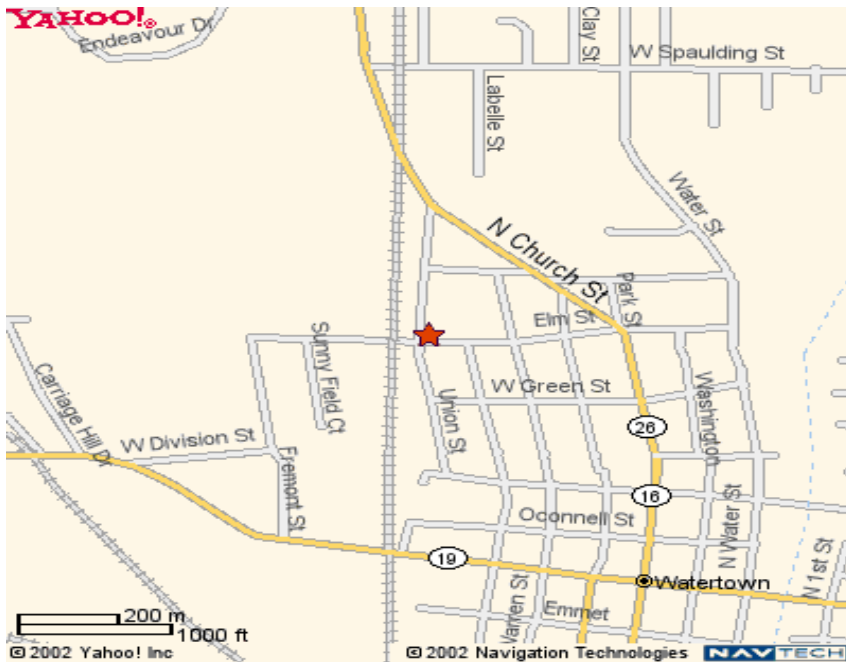

Lincoln Park

This is a 4.7 acre parcel located in the North central section of the city. Access can be obtained from Elm, North Warren, Margaret, and Union Streets.

Shelter Info: 505 Union Street
Small groups approximately 25 people